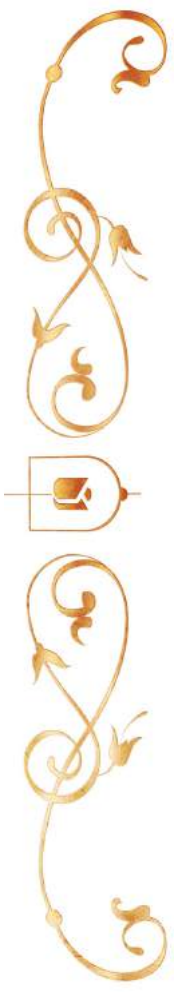

Disney
AND THE
BEAST
IN THEATRES MARCH 17

CADENZA

Disney
BEAUTY AND THE BEAST

IN THEATRES MARCH 17

GARDEROBE

Disney
BEAUTY AND THE BEAST

IN THEATRES MARCH 17

PLUMETTE

Disney
BEAUTY AND THE BEAST

IN THEATRES MARCH 17

COGSWORTH

© DIS

© DISNEY

PG

Disney
BEAUTY AND THE BEAST

IN THEATRES MARCH 17